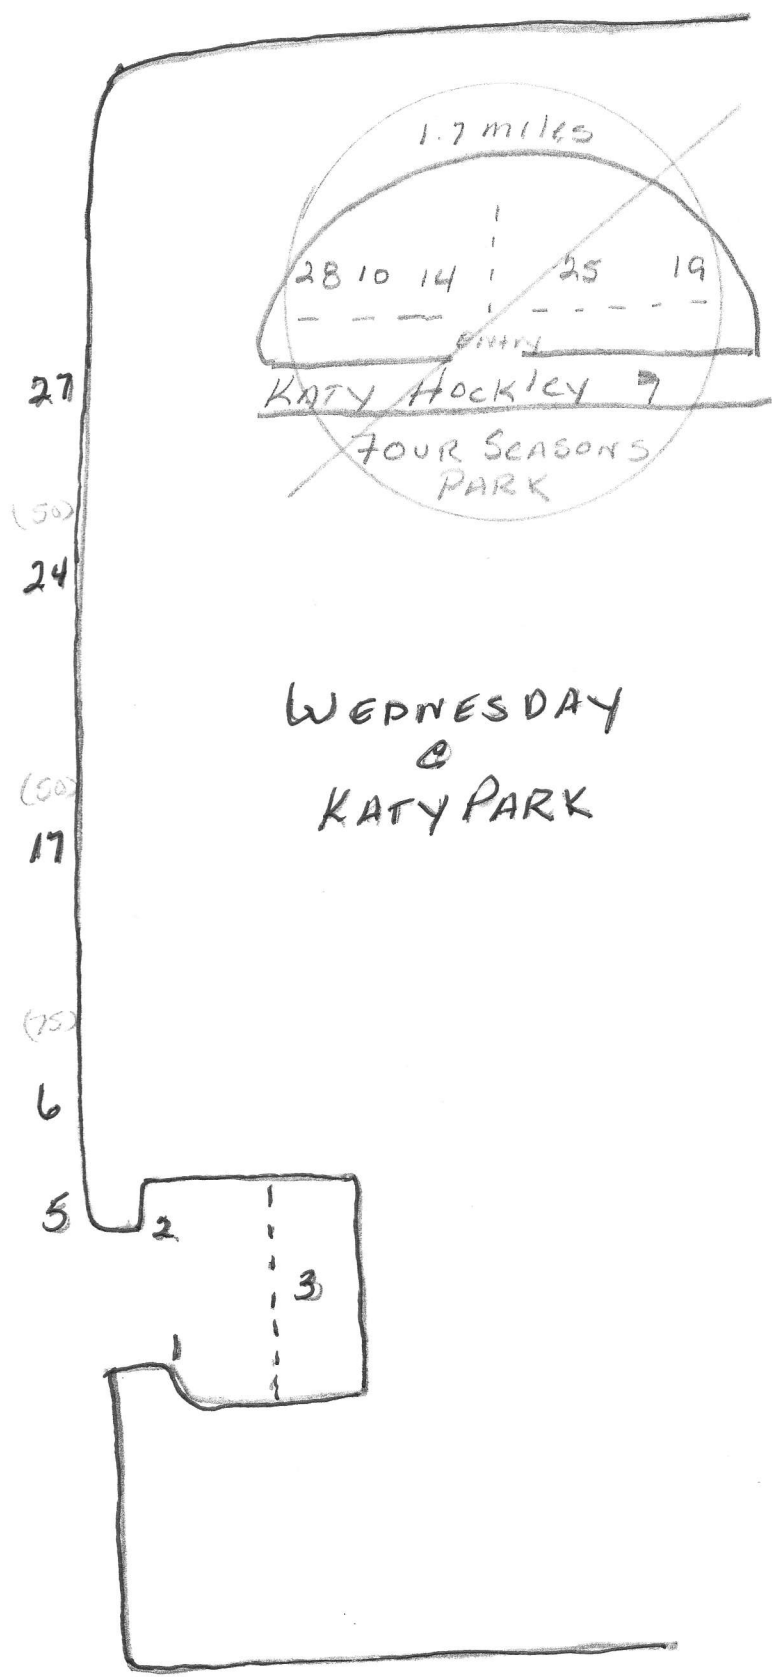

11 16

← ENEER

KEEP OFF GRASS

Porter
10
14
19
25
28
MASON CREEK PARK

↑ ← ← ← MORTON RANCH ROAD (2010)

WEDNESDAY @ KATY PARK